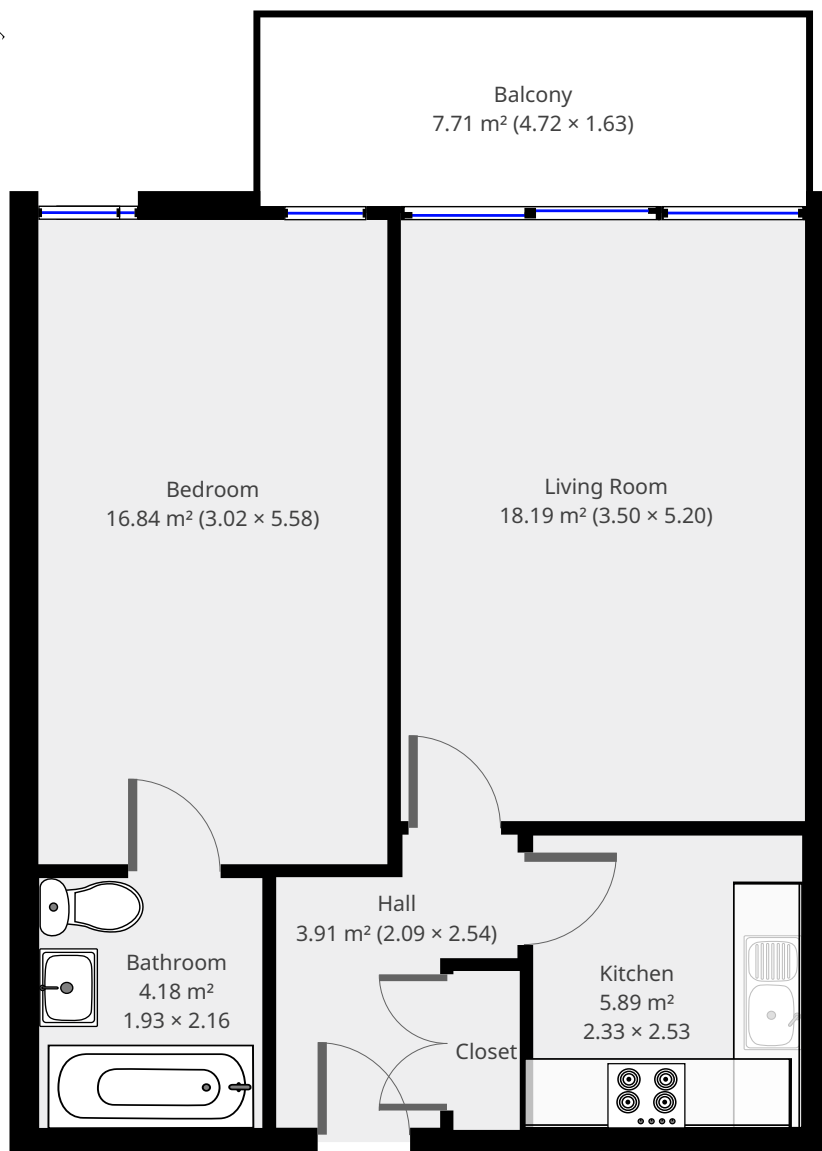

## Statistics

Area: 52 m<sup>2</sup>

1 Floor

1 Bedroom

1 Bathroom

## 1st Floor

THIS FLOORPLAN IS PROVIDED WITHOUT WARRANTY OF ANY KIND. SENSOPIA DISCLAIMS ANY WARRANTY INCLUDING, WITHOUT LIMITATION, SATISFACTORY QUALITY OR ACCURACY OF DIMENSIONS.

0 1 2 3m  
1:65