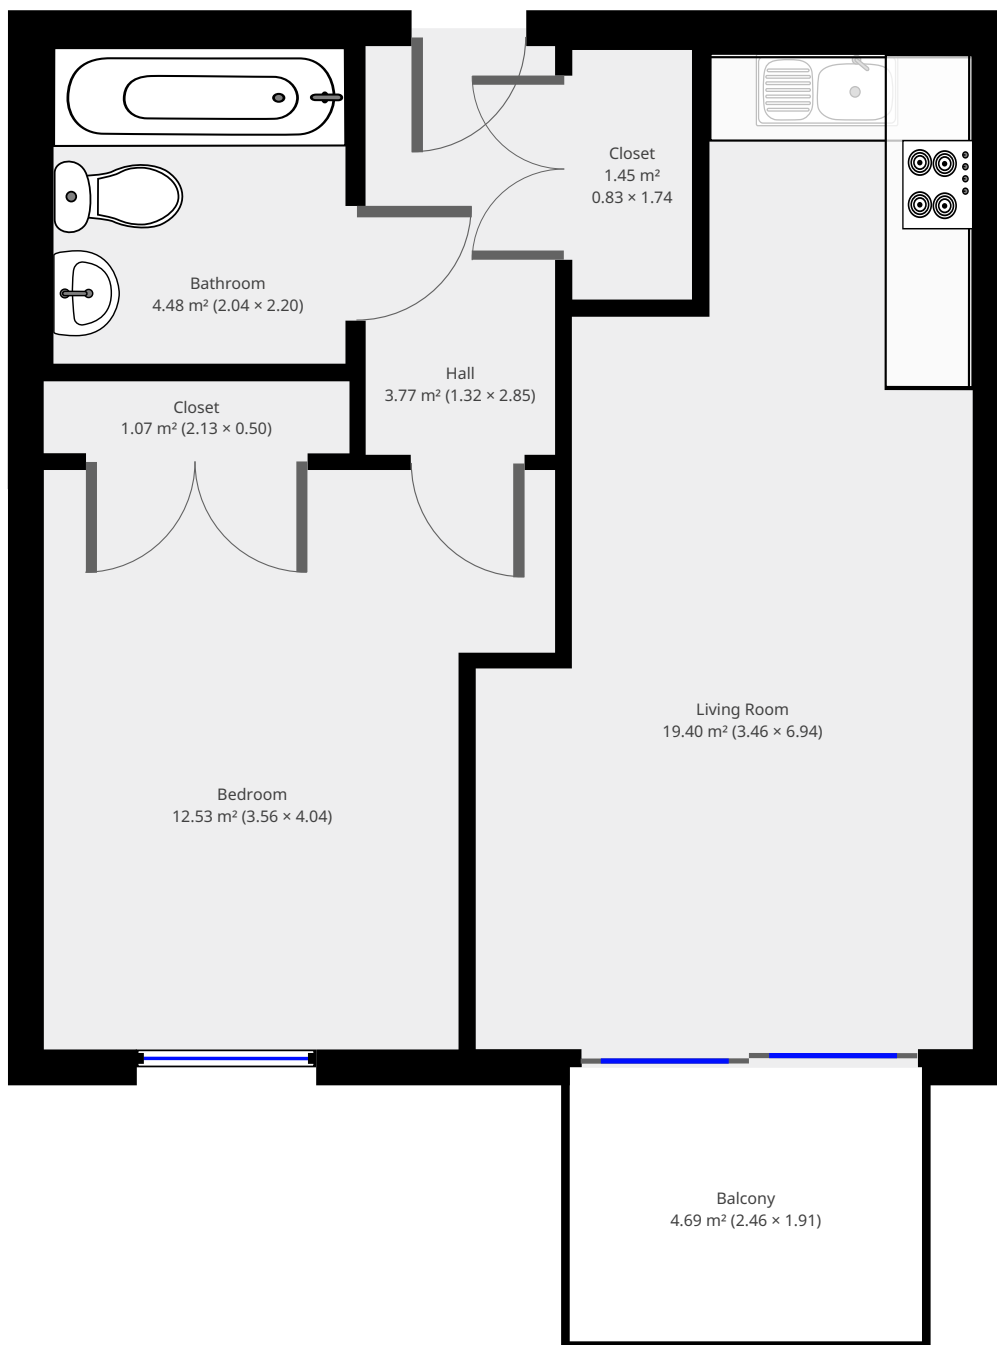

# 11th floor

## Statistics

Area: 45 m<sup>2</sup>

1 Floor

1 Bedroom

1 Bathroom

## 11th Floor

THIS FLOORPLAN IS PROVIDED WITHOUT WARRANTY OF ANY KIND. SENSOPIA DISCLAIMS ANY WARRANTY INCLUDING, WITHOUT LIMITATION, SATISFACTORY QUALITY OR ACCURACY OF DIMENSIONS.